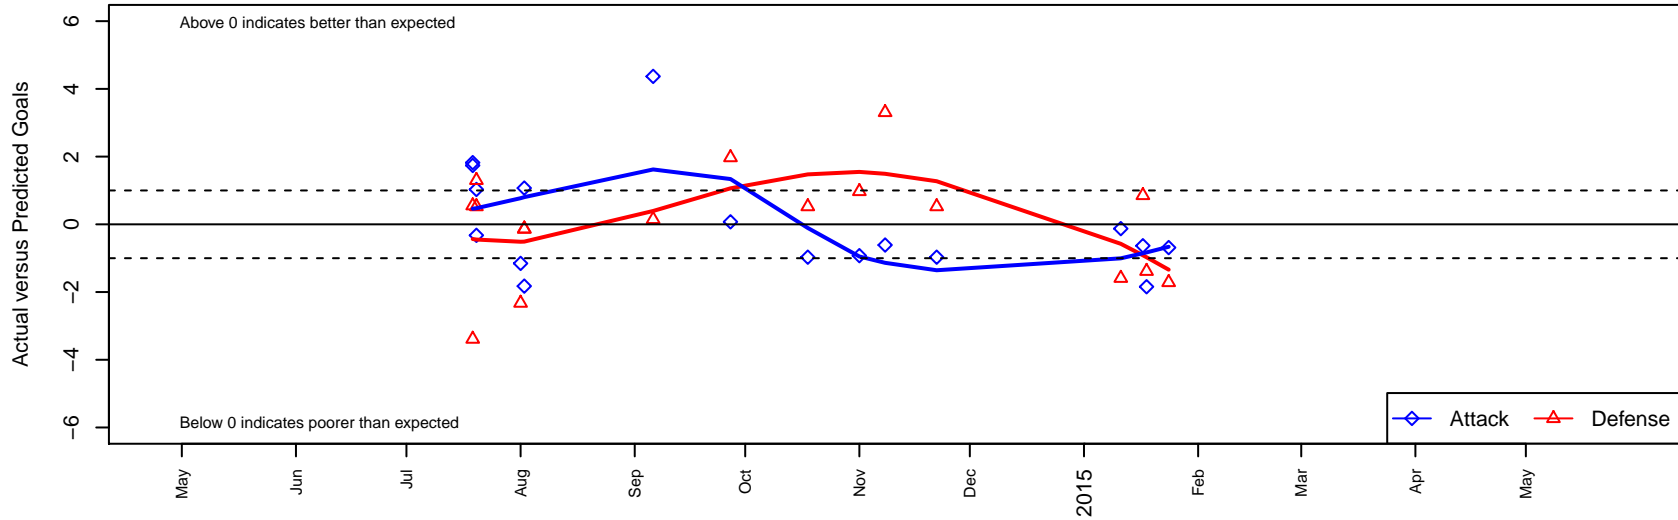

South Kitsap United B03

South Kitsap SC
 Port Orchard, WA
 B03 total strength=-5
 attack=0.09 defense=0.04
 fall league = DIII B11D1

alt names used:
 South Kitsap United U11
 SK United 03
 South Kitsap United BU11
 SK United 03

Venues played:
 2014 KITG BU11 Red
 2014 Dungeness Cup BU11 Silver
 2014 DIII B11D1
 2014 Founders Cup B03

South Kitsap United B03
 Dots are actual minus expected GF (blue circles) and GA (red triangles).
 Blue line is smoothed change in attack strength. Red is smoothed change in defense strength.

**attack and defense variance (black dot)
relative to other teams
and top 10 in region**

**attack and defense rating
relative to others at age
and all opponents in last 13 months**

Performance relative to 13 month average