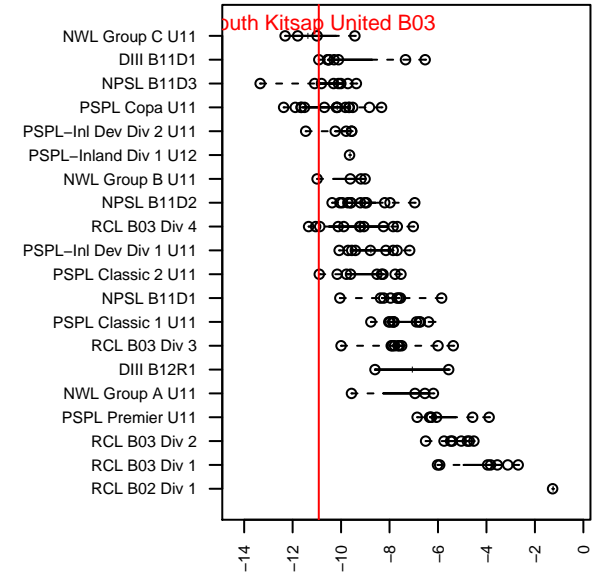

South Kitsap United B03

South Kitsap SC
 Port Orchard, WA
 B03 total strength=-5
 attack=0.09 defense=0.04
 fall league = DIII B11D1

alt names used:
 South Kitsap United U11
 SK United 03
 South Kitsap United BU11
 SK United 03

Venues played:
 2014 KITG BU11 Red
 2014 Dungeness Cup BU11 Silver
 2014 DIII B11D1
 2014 Founders Cup B03

South Kitsap United B03
 Dots are actual minus expected GF (blue circles) and GA (red triangles).
 Blue line is smoothed change in attack strength. Red is smoothed change in defense strength.

**attack and defense variance (black dot)
relative to other teams
and top 10 in region**

**attack and defense rating
relative to others at age
and all opponents in last 13 months**

Performance relative to 13 month average