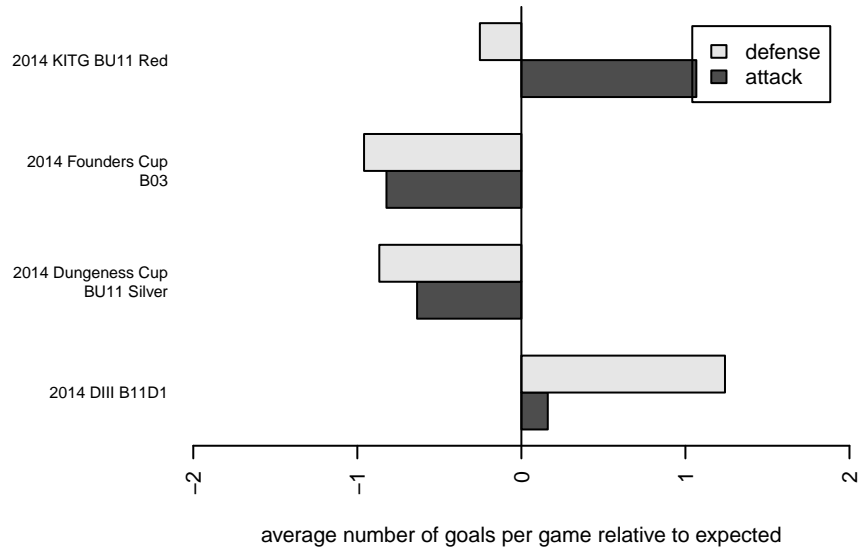

South Kitsap United B03

South Kitsap SC
 Port Orchard, WA
 B03 total strength=-5
 attack=0.09 defense=0.04
 fall league = DIII B11D1

alt names used:
 South Kitsap United U11
 SK United 03
 South Kitsap United BU11
 SK United 03

Venues played:
 2014 KITG BU11 Red
 2014 Dungeness Cup BU11 Silver
 2014 DIII B11D1
 2014 Founders Cup B03

South Kitsap United B03
 Dots are actual minus expected GF (blue circles) and GA (red triangles).
 Blue line is smoothed change in attack strength. Red is smoothed change in defense strength.

**attack and defense variance (black dot)
relative to other teams
and top 10 in region**

**attack and defense rating
relative to others at age
and all opponents in last 13 months**

Performance relative to 13 month average